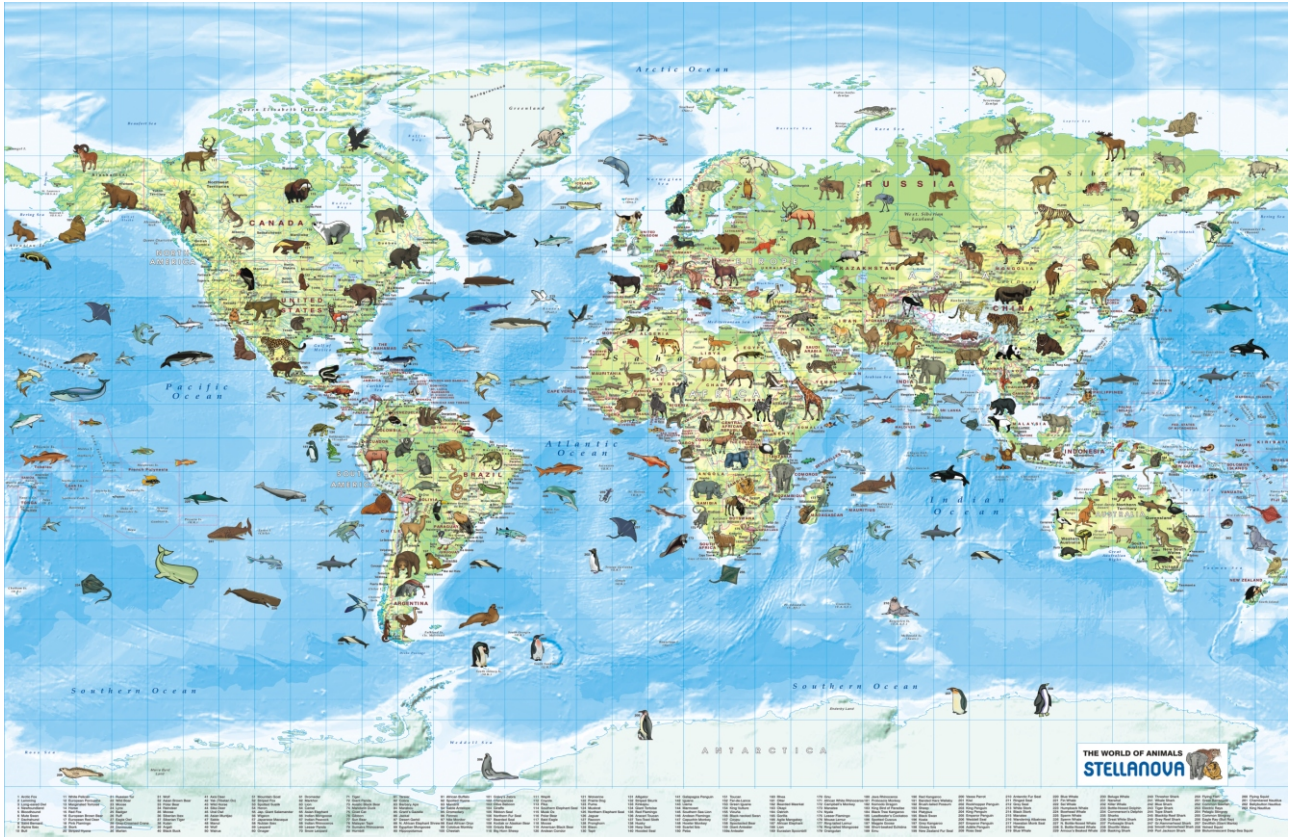

Kids animal map

Product information

Children's World of Animals

- brilliant-colour, clear map image
- clearly legible text
- dimensions 124 cm x 88cm
- material: laminated paper
- 250 animals printed
- including Animal Encyclopedia (68 pages)

This map helps children discover the native habitats of 250 animals.

Packaging information

scope of supply

- map
- Animal Encyclopaedia

shipping

pallet with flat maps
125 cm x 90 cm

or

transparent plastic cylinder with 1 rolled map
94,5 cm x Ø 6 cm

with or without

Animal Encyclopedea (Format A4)
30 cm x 21 cm

Errors and alteration excepted v14.0

Order codes

	Item No.	GTIN / EAN Code
German	880118	4028465 89181 6
English	890118	4028465 99181 3