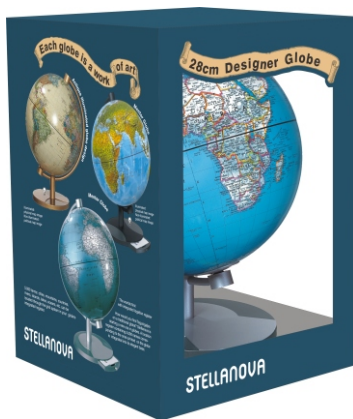

Packaging information

gift box packaging

window box with the following:

- globe (with gazetteer brochure)
- instruction for bulb change

shipping carton with 1 pc:

dimensions and weight

metric : 29 cm x 29 cm x 42 cm / 2,50 kg

imperial : 11,4" x 11,4" x 16,5" / 5,51 lb

Errors and alteration excepted v14.0

Order codes

	Item No.	GTIN / EAN Code
German	882852	4028465 82524 8
English	892852	4028465 92524 5
French	922852	4028465 22524 6
Dutch	942852	4028465 42524 0