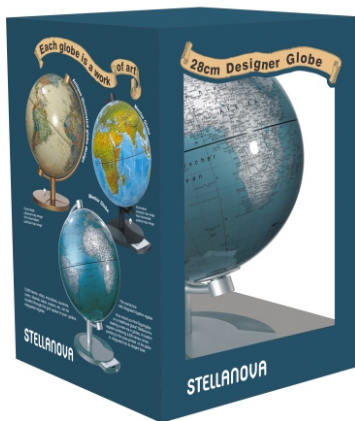

28 cm Globe

Product information

Metallic globe Mentor 4 **with metal meridian, light blue / silver**

- brilliant-colour, clear map image
- globe diameter 28 cm (11")
- approx. scale 1 : 46 million
- total height 37 cm (14,6")
- 3215 geographical names
- a location register containing 5000 names is integrated into ist elegant base.

Packaging information

gift box packaging

window box with
globe (with gazetteer brochure)

shipping carton with 1 pc:

dimensions and weight

metric : 29 cm x 29 cm x 42 cm / 2,50 kg

imperial : 11,4" x 11,4" x 16,5" / 5,51 lb