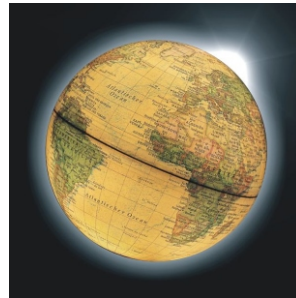

Limani Collection

Product information

Dual image globe with metal meridian, antique design

- brilliant-colour, clear map image
- globe diameter 64 cm (25")
- approx. scale 1 : 20 million
- total height 142 cm (56")
- 7600 geographical names
- including bulb (E27, 60 W, 110 or 230V)
- solid aluminium stand with high tech powder coating
- protective Anti Finger Print coating