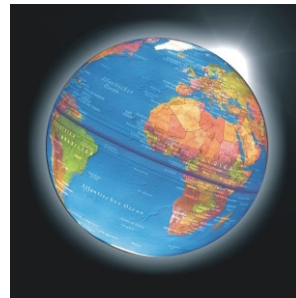

### Dual image globe with metal meridian, physical

- brilliant-colour, clear map image
- globe diameter 64 cm (25")
- approx. scale 1 : 20 million
- total height 142 cm (56")
- 4000 geographical names
- including bulb (E27, 60 W, 110 or 230V)
- solid aluminium stand with high tech powder coating
- protective Anti Finger Print coating